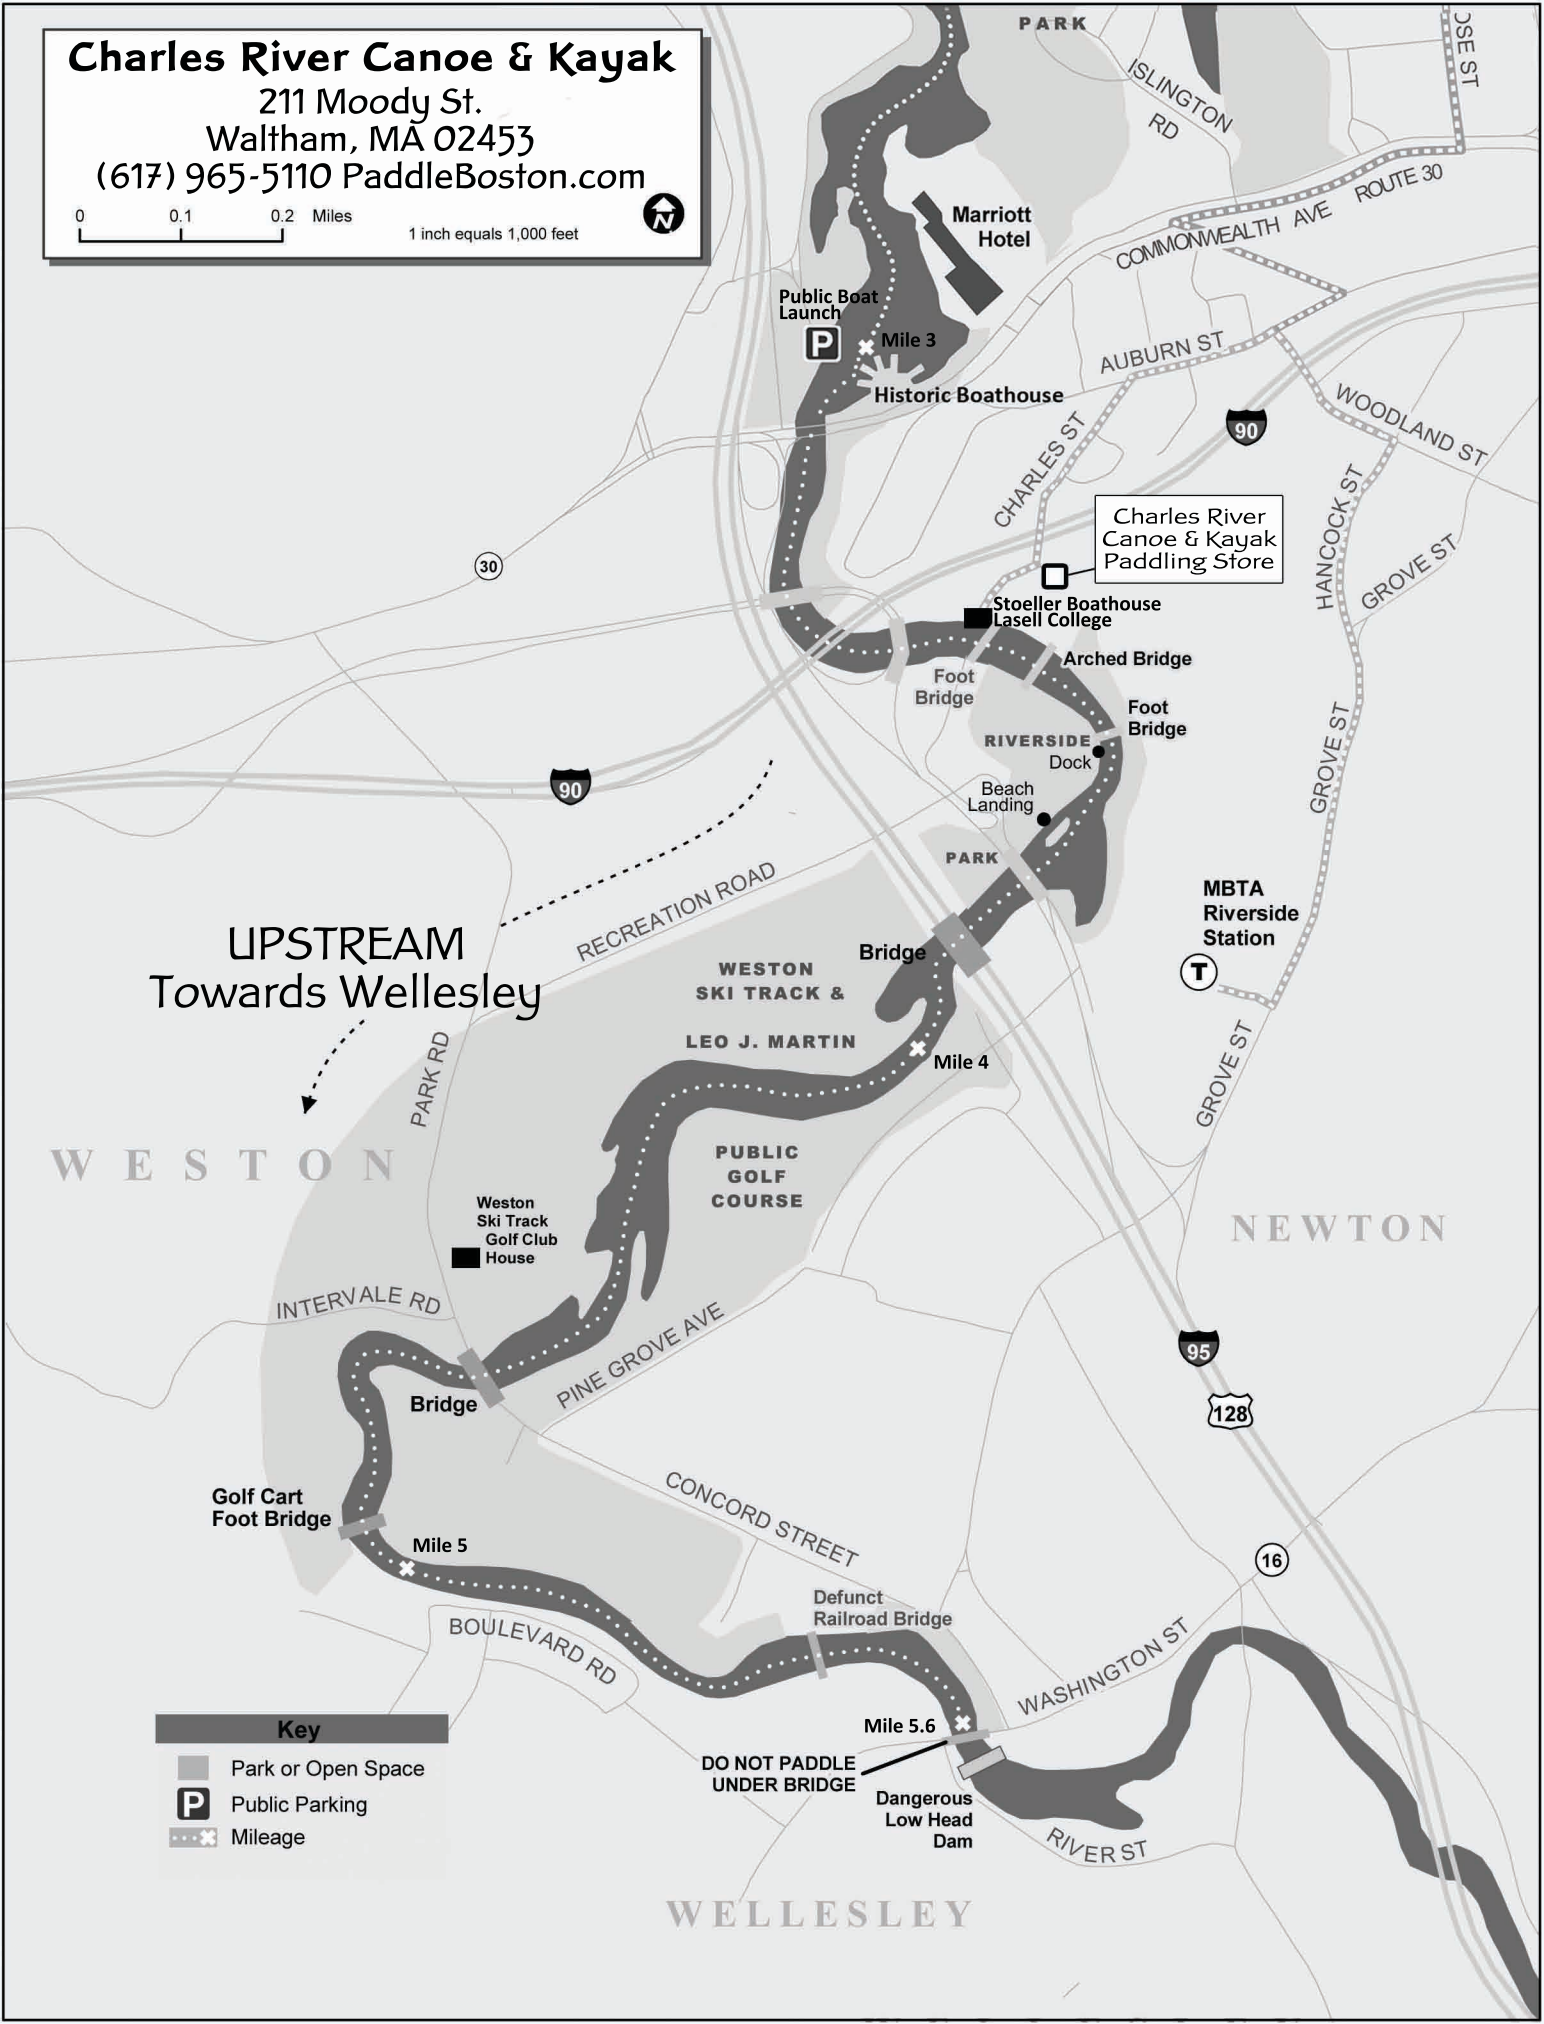

Charles River Canoe & Kayak

211 Moody St.

Waltham, MA 02453

(617) 965-5110 PaddleBoston.com

0 0.1 0.2 Miles

1 inch equals 1,000 feet

UPSTREAM
Towards Wellesley

WESTON

NEWTON

WELLESLEY

Key

- Park or Open Space
- Public Parking
- Mileage

DO NOT PADDLE
UNDER BRIDGE

Dangerous
Low Head
Dam